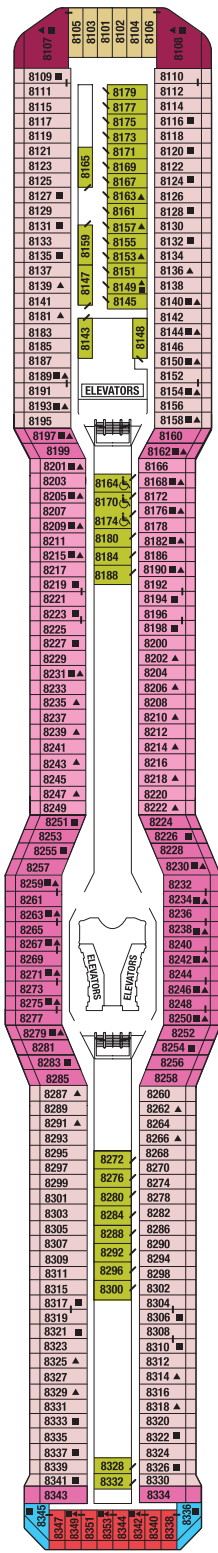

CELEBRITY ECLIPSE® DECK PLANS

SHIP SPECIFICATIONS:

Occupancy: 2,850
Tonnage: 122,000
Length: 1,041 feet

Beam: 121 feet
Draft: 27 feet
Cruising Speed: 24 knots

Electric Current: 110/220 AC
Ship's Registry: Malta
Entered Service: 2010

CELEBRITY ECLIPSE® DECK PLANS

Deck 10

RS CS S1 C1 C2 C3 9

Deck 9

S1 C1 C2 C3 1A 1B 9 10

Deck 8

S1 FV SV 1A 1B 1C 7 10

Deck 7

S1 FV SV 1A 2A 2B 7 11

Staterooms with an upper bed and sofa bed accommodate a maximum of four guests.
 Accessible staterooms with a sofa bed accommodate a maximum of three guests.
 Staterooms 1001 and 1002 have partially obstructed veranda views.
 2C Veranda Staterooms have partially obstructed veranda views. 2D Veranda Staterooms have obstructed veranda views.

Deck plans are not drawn to scale. Deck numbers reflect upper guest levels.
 For an interactive deck plan experience and the most up-to-date deck plans, visit celebritycruises.com.

Deck 6

S1 SV 1A 2B 2C 2D