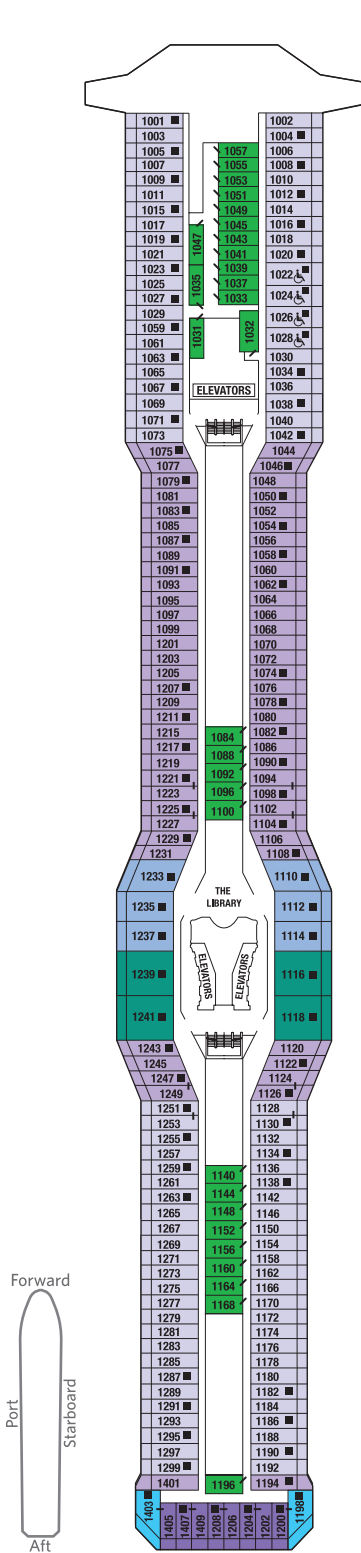

CELEBRITY ECLIPSE® DECK PLANS

SHIP SPECIFICATIONS:

Occupancy: 2,850
Tonnage: 122,000
Length: 1,041 feet

Beam: 121 feet
Draft: 27 feet
Cruising Speed: 24 knots

Electric Current: 110/220 AC
Ship's Registry: Malta
Entered Service: 2010

CELEBRITY ECLIPSE® DECK PLANS

Deck 10

RS CS S1 C1 C2 C3 9

Deck 9

S1 C1 C2 C3 1A 1B 9 10

Deck 8

S1 FV SV 1A 1B 1C 7 10

Deck 7

S1 FV SV 1A 2A 2B 7 11

Staterooms with an upper bed and sofa bed accommodate a maximum of four guests.
 Accessible staterooms with a sofa bed accommodate a maximum of three guests.
 Staterooms 1001 and 1002 have partially obstructed veranda views.
 2C Veranda Staterooms have partially obstructed veranda views. 2D Veranda Staterooms have obstructed veranda views.

Deck plans are not drawn to scale. Deck numbers reflect upper guest levels.
 For an interactive deck plan experience and the most up-to-date deck plans, visit celebritycruises.com.

Deck 6

S1 SV 1A 2B 2C 2D