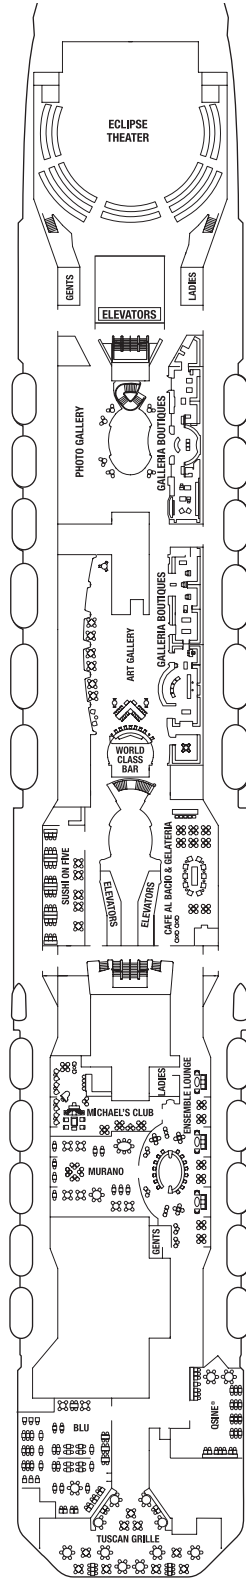

Deck 6

S1 SV 1A 2B 2C 2D

Deck 5

Deck 4

Deck 3

7 8 12

- PS Penthouse Suite
- RS Royal Suite
- CS Celebrity Suite
- S1 Sky Suite 1
- S2 Sky Suite 2
- A1 AquaClass® 1
- A2 AquaClass 2

- C1 Concierge Class 1
- C2 Concierge Class 2
- C3 Concierge Class 3
- FV Family Veranda Stateroom
- SV Sunset Veranda Stateroom
- 1A Veranda Stateroom 1A
- 1B Veranda Stateroom 1B

- 1C Veranda Stateroom 1C
- 2A Veranda Stateroom 2A
- 2B Veranda Stateroom 2B
- 2C Veranda Stateroom 2C
- 2D Veranda Stateroom 2D
- 7 Ocean View Stateroom 7
- 8 Ocean View Stateroom 8

- 9 Inside Stateroom 9
- 10 Inside Stateroom 10
- 11 Inside Stateroom 11
- 12 Inside Stateroom 12

- Convertible Sofa Bed
- ▲ One Upper Berth
- | Connecting Staterooms
- ↘ Inside Stateroom Door Location
- ♿ Wheelchair Accessible Stateroom Featuring Roll-In Shower