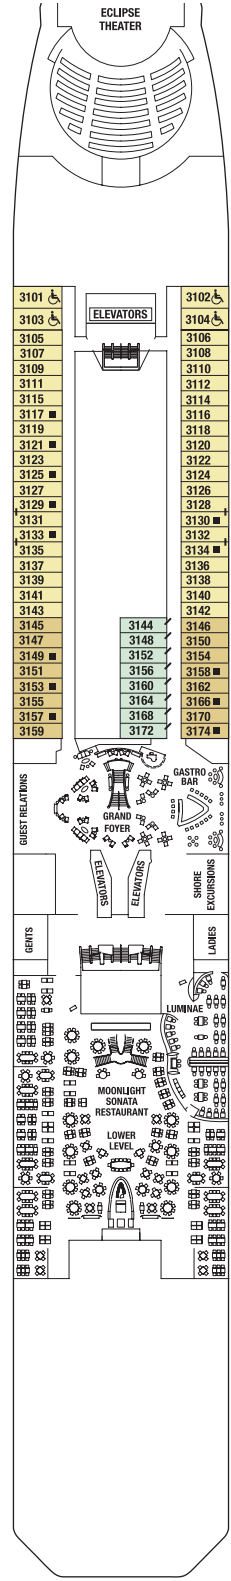

CELEBRITY ECLIPSE® DECK PLANS

SHIP SPECIFICATIONS:

Occupancy: 2,850
Tonnage: 122,000
Length: 1,041 feet

Beam: 121 feet
Draft: 27 feet
Cruising Speed: 24 knots

Electric Current: 110/220 AC
Ship's Registry: Malta
Entered Service: 2010

CELEBRITY ECLIPSE® DECK PLANS

Deck 10

RS CS S1 C1 C2 C3 9

Deck 9

S1 C1 C2 C3 1A 1B 9 10

Deck 8

S1 FV SV 1A 1B 1C 7 10

Deck 7

Deck plans are not drawn to scale. Deck numbers reflect upper guest levels.
 For an interactive deck plan experience and the most up-to-date deck plans, visit celebritycruises.com.

Deck 6

S1 SV 1A 2B 2C 2D

Deck 5

Deck 4

Deck 3

7 8 12

- PS Penthouse Suite
- RS Royal Suite
- CS Celebrity Suite
- S1 Sky Suite 1
- S2 Sky Suite 2
- A1 AquaClass® 1
- A2 AquaClass 2

- C1 Concierge Class 1
- C2 Concierge Class 2
- C3 Concierge Class 3
- FV Family Veranda Stateroom
- SV Sunset Veranda Stateroom
- 1A Veranda Stateroom 1A
- 1B Veranda Stateroom 1B