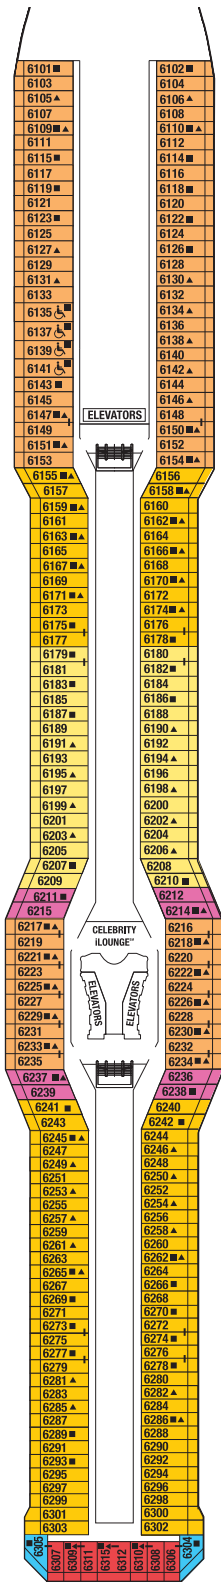

CELEBRITY ECLIPSE® DECK PLANS

SHIP SPECIFICATIONS:

Occupancy: 2,850
Tonnage: 122,000
Length: 1,041 feet

Beam: 121 feet
Draft: 27 feet
Cruising Speed: 24 knots

Electric Current: 110/220 AC
Ship's Registry: Malta
Entered Service: 2010

CELEBRITY ECLIPSE® DECK PLANS

Deck 10

RS CS S1 C1 C2 C3 9

Deck 9

S1 C1 C2 C3 1A 1B 9 10

Deck 8

S1 FV SV 1A 1B 1C 7 10

Deck 7

S1 FV SV 1A 2A 2B 7 11

Staterooms with an upper bed and sofa bed accommodate a maximum of four guests.
 Accessible staterooms with a sofa bed accommodate a maximum of three guests.
 Staterooms 1001 and 1002 have partially obstructed veranda views.
 2C Veranda Staterooms have partially obstructed veranda views. 2D Veranda Staterooms have obstructed veranda views.

Deck plans are not drawn to scale. Deck numbers reflect upper guest levels.
 For an interactive deck plan experience and the most up-to-date deck plans, visit celebritycruises.com.

Deck 6

S1 SV 1A 2B 2C 2D