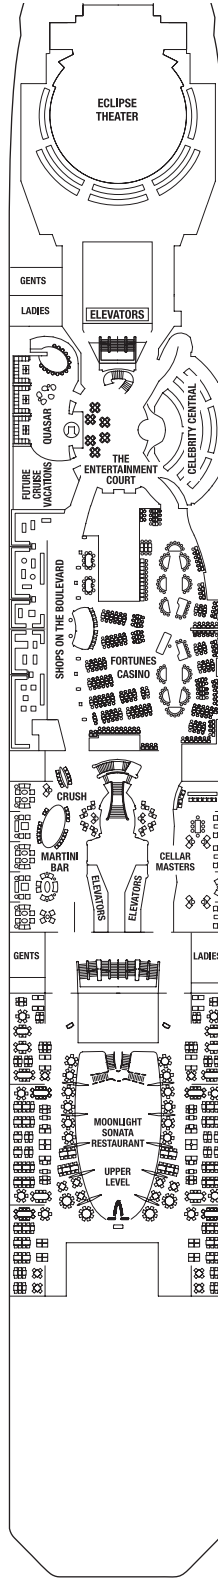

Deck 6

S1 SV 1A 2B 2C 2D

Deck 5

Deck 4

Deck 3

7 8 12

- PS Penthouse Suite
- RS Royal Suite
- CS Celebrity Suite
- S1 Sky Suite 1
- S2 Sky Suite 2
- A1 AquaClass® 1
- A2 AquaClass 2

- C1 Concierge Class 1
- C2 Concierge Class 2
- C3 Concierge Class 3
- FV Family Veranda Stateroom
- SV Sunset Veranda Stateroom
- 1A Veranda Stateroom 1A
- 1B Veranda Stateroom 1B

- 1C Veranda Stateroom 1C
- 2A Veranda Stateroom 2A
- 2B Veranda Stateroom 2B
- 2C Veranda Stateroom 2C
- 2D Veranda Stateroom 2D
- 7 Ocean View Stateroom 7
- 8 Ocean View Stateroom 8

- 9 Inside Stateroom 9
- 10 Inside Stateroom 10
- 11 Inside Stateroom 11
- 12 Inside Stateroom 12

- Convertible Sofa Bed
- ▲ One Upper Berth
- | Connecting Staterooms
- ↘ Inside Stateroom Door Location
- ♿ Wheelchair Accessible Stateroom Featuring Roll-In Shower