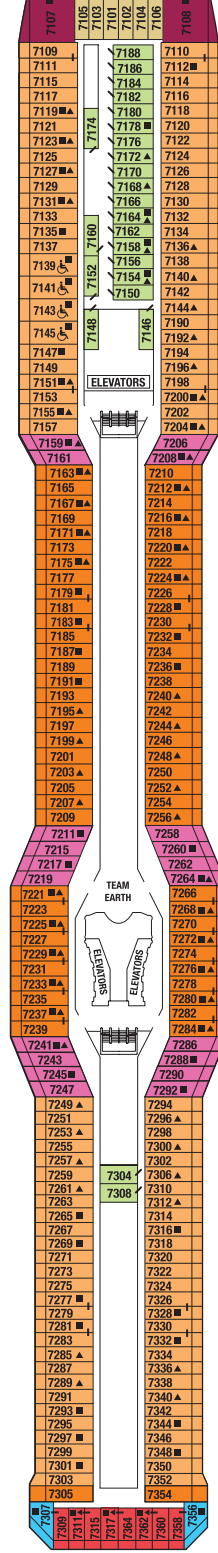

CELEBRITY ECLIPSE® DECK PLANS

SHIP SPECIFICATIONS:

Occupancy: 2,850
Tonnage: 122,000
Length: 1,041 feet

Beam: 121 feet
Draft: 27 feet
Cruising Speed: 24 knots

Electric Current: 110/220 AC
Ship's Registry: Malta
Entered Service: 2010

CELEBRITY ECLIPSE® DECK PLANS

Deck 10

RS CS S1 C1 C2 C3 9

Deck 9

S1 C1 C2 C3 1A 1B 9 10

Deck 8

S1 FV SV 1A 1B 1C 7 10

Deck 7

S1 FV SV 1A 2A 2B 7 11

Staterooms with an upper bed and sofa bed accommodate a maximum of four guests.
 Accessible staterooms with a sofa bed accommodate a maximum of three guests.
 Staterooms 1001 and 1002 have partially obstructed veranda views.
 2C Veranda Staterooms have partially obstructed veranda views. 2D Veranda Staterooms have obstructed veranda views.

Deck plans are not drawn to scale. Deck numbers reflect upper guest levels.
 For an interactive deck plan experience and the most up-to-date deck plans, visit celebritycruises.com.

Deck 6

S1 SV 1A 2B 2C 2D