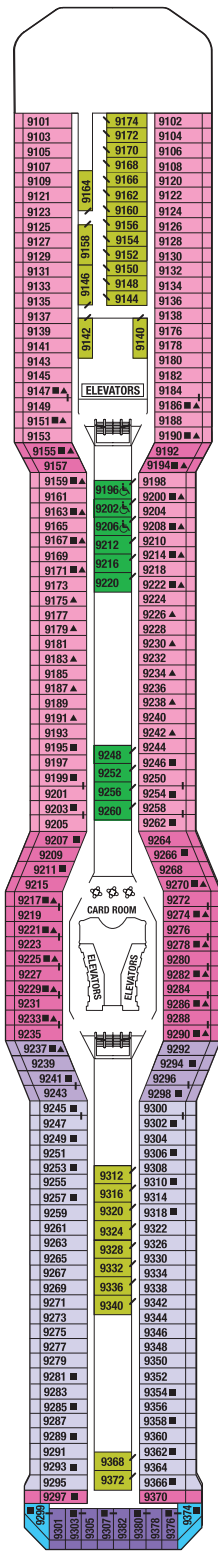

CELEBRITY ECLIPSE® DECK PLANS

SHIP SPECIFICATIONS:

Occupancy: 2,850
Tonnage: 122,000
Length: 1,041 feet

Beam: 121 feet
Draft: 27 feet
Cruising Speed: 24 knots

Electric Current: 110/220 AC
Ship's Registry: Malta
Entered Service: 2010

CELEBRITY ECLIPSE® DECK PLANS

Deck 10

RS CS S1 C1 C2 C3 9

Deck 9

S1 C1 C2 C3 1A 1B 9 10

Deck 8

S1 FV SV 1A 1B 1C 7 10

Deck 7

S1 FV SV 1A 2A 2B 7 11

Staterooms with an upper bed and sofa bed accommodate a maximum of four guests.
 Accessible staterooms with a sofa bed accommodate a maximum of three guests.
 Staterooms 1001 and 1002 have partially obstructed veranda views.
 2C Veranda Staterooms have partially obstructed veranda views. 2D Veranda Staterooms have obstructed veranda views.

Deck plans are not drawn to scale. Deck numbers reflect upper guest levels.
 For an interactive deck plan experience and the most up-to-date deck plans, visit celebritycruises.com.

Deck 6

S1 SV 1A 2B 2C 2D